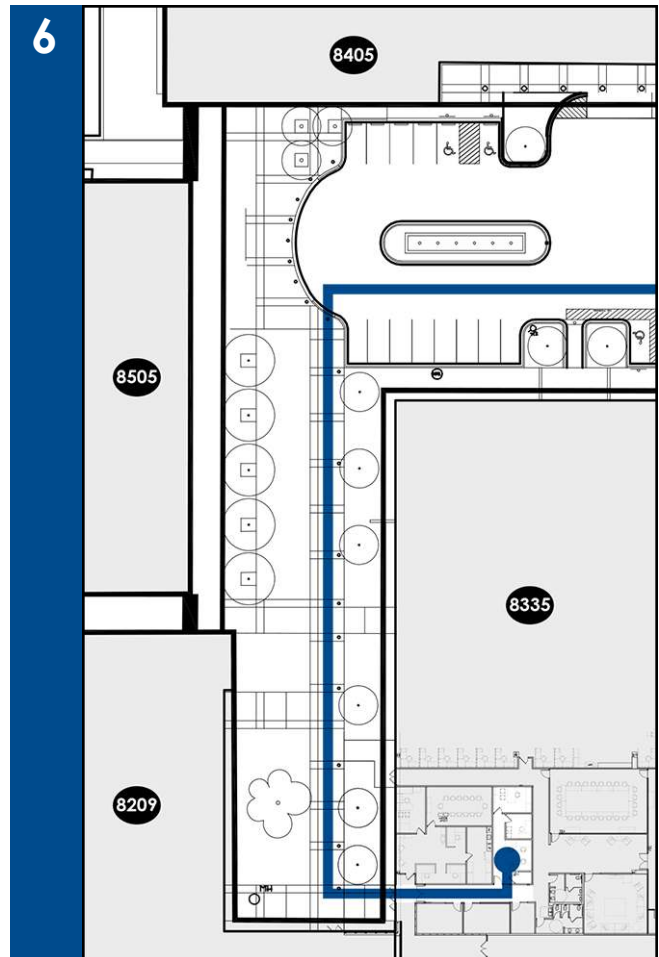

From **I-85**, take **WT Harris Blvd** exit **WEST** to **IBM Drive**.

From **WT Harris Blvd**, take a **LEFT** onto **IBM Drive**.  
From **IBM Drive**, take the second **RIGHT** at **Entrance 1**.

Follow the road through the stop sign and drive all the way to the building at the end.

Go to the end of the walkway and enter through the doors on the left. We are in **Suite 150**.