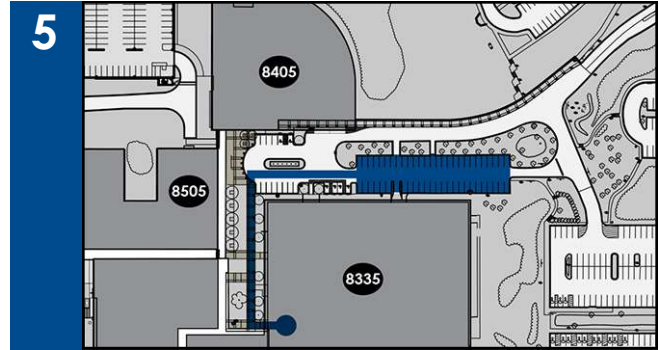

From **I-85**, take **WT Harris Blvd** exit **WEST** to **IBM Drive**.

From **WT Harris Blvd**, take a **LEFT** onto **IBM Drive**.  
From **IBM Drive**, take the second **RIGHT** at **Entrance 1**.

Follow the road through the stop sign and drive all the way to the building at the end.

Once up to the building, go around the drive and park in the **Visitor Parking Area**.

From the **Visitor Parking Area**, walk past the fountain and take a **LEFT** down the walkway. Follow the signs to the **Business Suites**.

Go to the end of the walkway and enter through the doors on the left. We are in **Suite 150**.