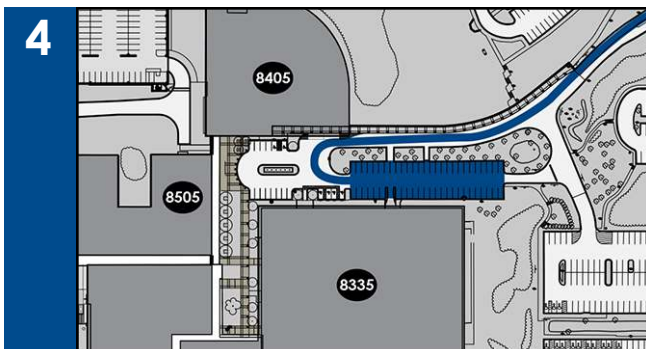

From **I-85**, take **WT Harris Blvd** exit **WEST** to **IBM Drive**.

From **WT Harris Blvd**, take a **LEFT** onto **IBM Drive**.  
From **IBM Drive**, take the second **RIGHT** at **Entrance 1**.

Follow the road through the stop sign and drive all the way to the building at the end.

Once up to the building, go around the drive and park in the **Visitor Parking Area**.

From the **Visitor Parking Area**, walk past the fountain and take a **LEFT** down the walkway. Follow the signs to the **Business Suites**.

Go to the end of the walkway and enter through the doors on the left. We are in **Suite 150**.