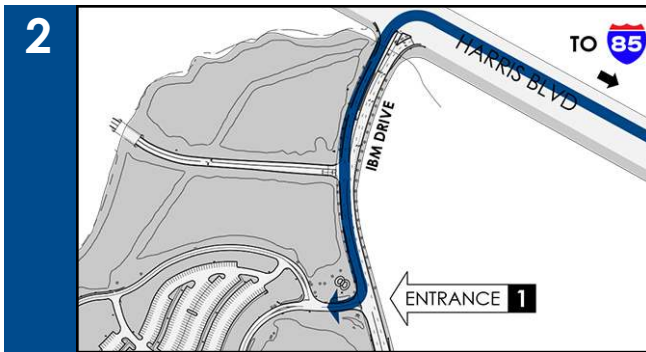

From **I-85**, take **WT Harris Blvd** exit **WEST** to **IBM Drive**.

From **WT Harris Blvd**, take a **LEFT** onto **IBM Drive**.  
From **IBM Drive**, take the second **RIGHT** at **Entrance 1**.

Follow the road through the stop sign and drive all the way to the building at the end.

Once up to the building, go around the drive and park in the **Visitor Parking Area**.

From the **Visitor Parking Area**, walk past the fountain and take a **LEFT** down the walkway. Follow the signs to the **Business Suites**.

Go to the end of the walkway and enter through the doors on the left. We are in **Suite 150**.