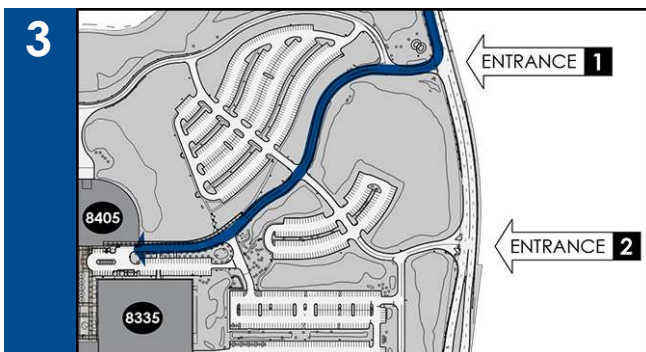

From **I-85**, take **WT Harris Blvd** exit **WEST** to **IBM Drive**.

From **WT Harris Blvd**, take a **LEFT** onto **IBM Drive**.  
From **IBM Drive**, take the second **RIGHT** at **Entrance 1**.

Follow the road through the stop sign and drive all the way to the building at the end.

Once up to the building, go around the drive and park in the **Visitor Parking Area**.

From the **Visitor Parking Area**, walk past the fountain and take a **LEFT** down the walkway. Follow the signs to the **Business Suites**.

Go to the end of the walkway and enter through the doors on the left. We are in **Suite 150**.